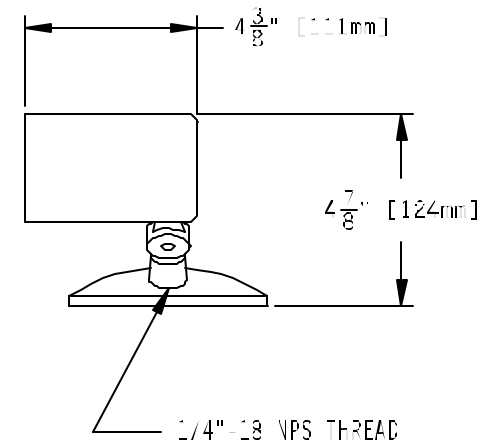

Standard finish: Matte white

Wire leads: 18ga., 105° C

Lamping:

Single Contact Bayonet Base
Double Contact Bayonet Base