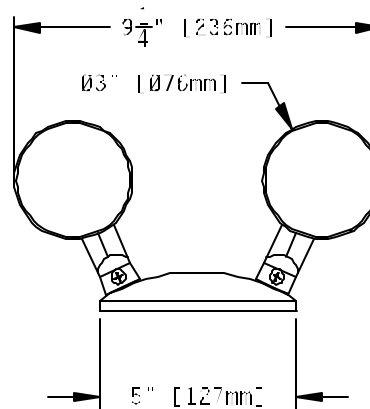

Standard finish: Matte white

Wire leads: 18ga., 105° C

Lamping:

Single Contact Bayonet Base
Double Contact Bayonet Base